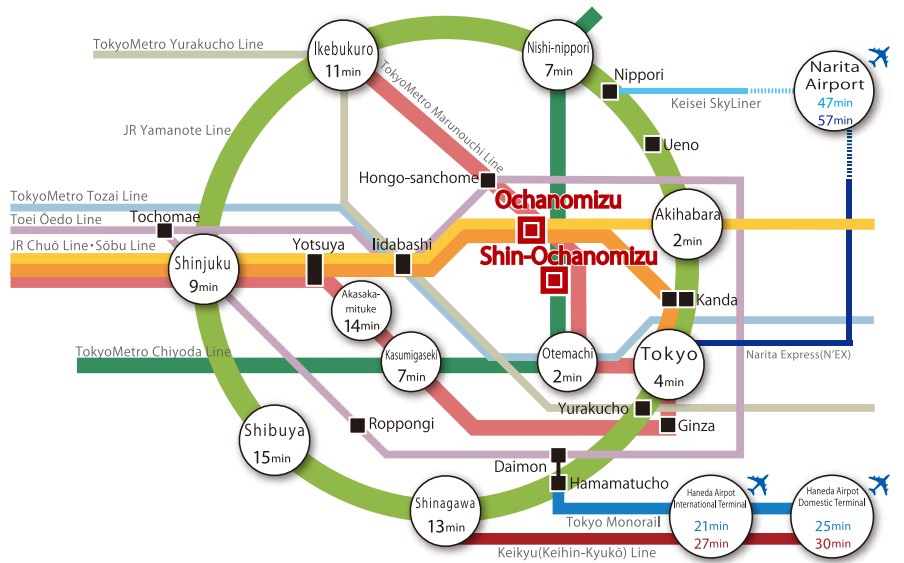

sola city Conference Center

Location

◆ Visiting sola city

JR Chuō Line • Sōbu Line : Ochanomizu Station

1min. walk from Hijiribashi Exit

TokyoMetro Chiyoda Line : Shin-Ochanomizu Station

0min. walk from B2 Exit 【Direct link to concourse】

TokyoMetro Marunouchi Line : Ochanomizu Station

4min. walk from 1 Exit

Toei Shinjyuku Line : Ogawamachi Station

6min. walk from B3 Exit

sola city Conference Center

4-6 Kandasurugadai, Chiyoda-ku, Tokyo. 101-0062