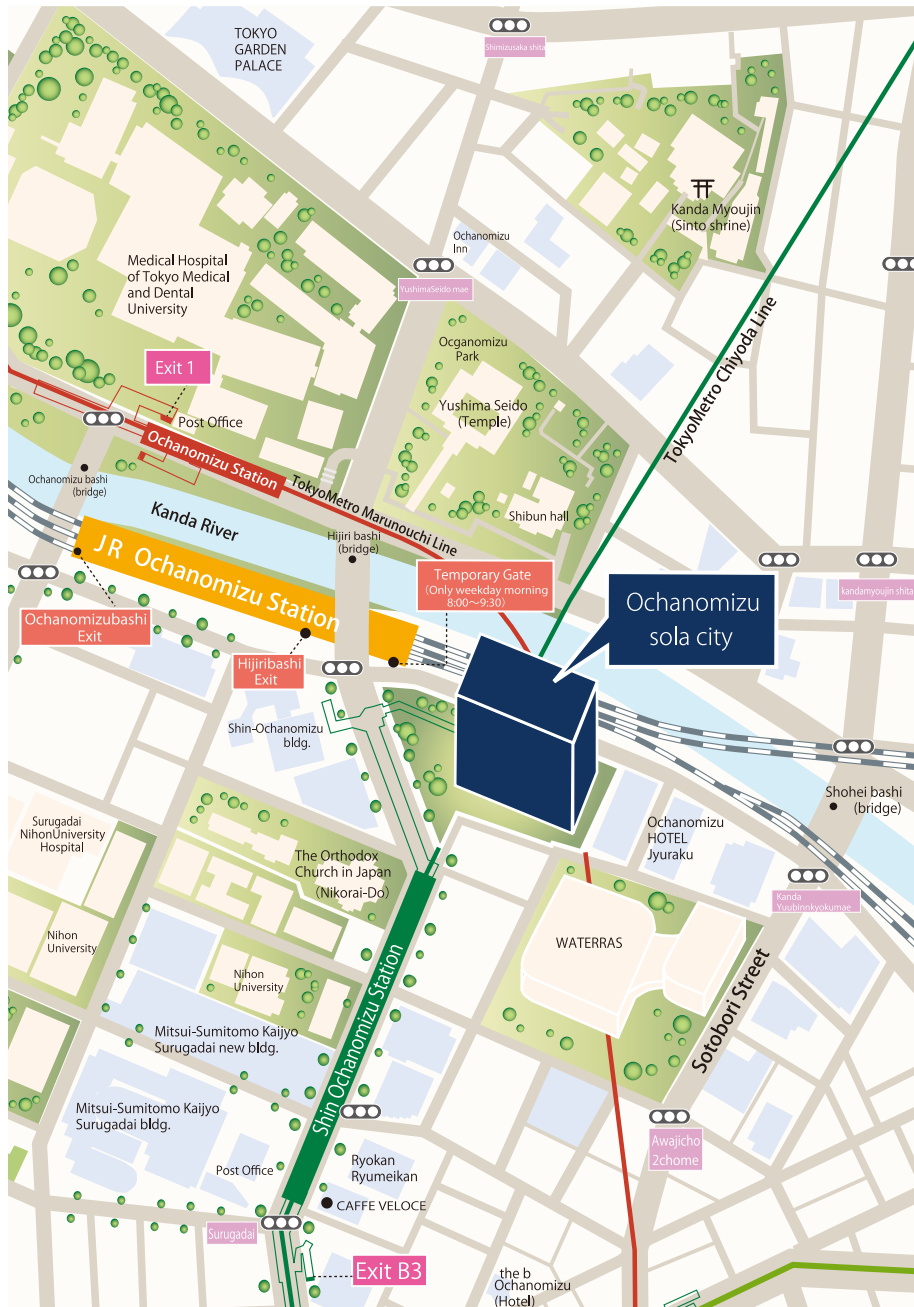

sola city Conference Center

Location

◆ Visiting sola city

JR Chuō Line • Sōbu Line : Ochanomizu Station

1min. walk from Hijiribashi Exit

TokyoMetro Chiyoda Line : Shin-Ochanomizu Station

0min. walk from B2 Exit 【Direct link to concourse】

TokyoMetro Marunouchi Line : Ochanomizu Station

4min. walk from 1 Exit

Toei Shinjyuku Line : Ogawamachi Station

6min. walk from B3 Exit

sola city Conference Center

4-6 Kandasurugadai, Chiyoda-ku, Tokyo. 101-0062